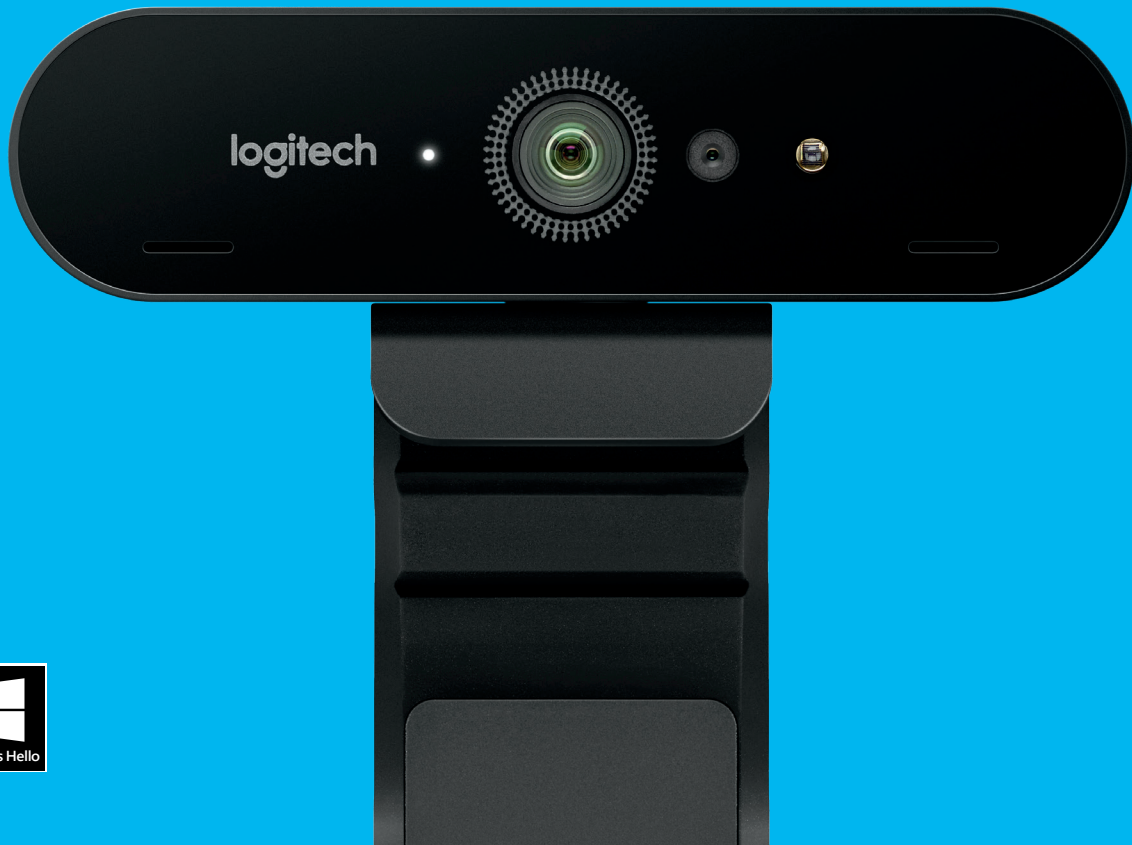

## Logitech BRIO

Logitech® delivers our best ever webcam with 4K UHD and 5X zoom for truly amazing video quality.

BRIO's 4K image sensor is a next-generation powerhouse that enables 5X digital zoom, high frame rates and multiple resolutions to optimally support any compute/network environment. Logitech's RightLight™ 3

with HDR helps you look your best in any illumination, from low light to direct sunlight. Advanced Logitech optics deliver razor-sharp video resolution with autofocus and multiple FOV options – 65°, 78°, and 90°.

BRIO is also packed with extras, including support for infrared-based facial recognition to strengthen login security, works with

Microsoft Cortana®, supports multiple connection types (including USB 3.0 and Type C), and provides the freedom to mount the camera wherever it works best – LCD screen, notebook, or tabletop – with the removable clip or embedded tripod thread.

### Multiple mounting options

Freedom to mount the camera wherever it works best – LCD screen, notebook, or tabletop – by using the removable clip or embedded tripod thread. Clip is adjustable to fit a variety of screens.