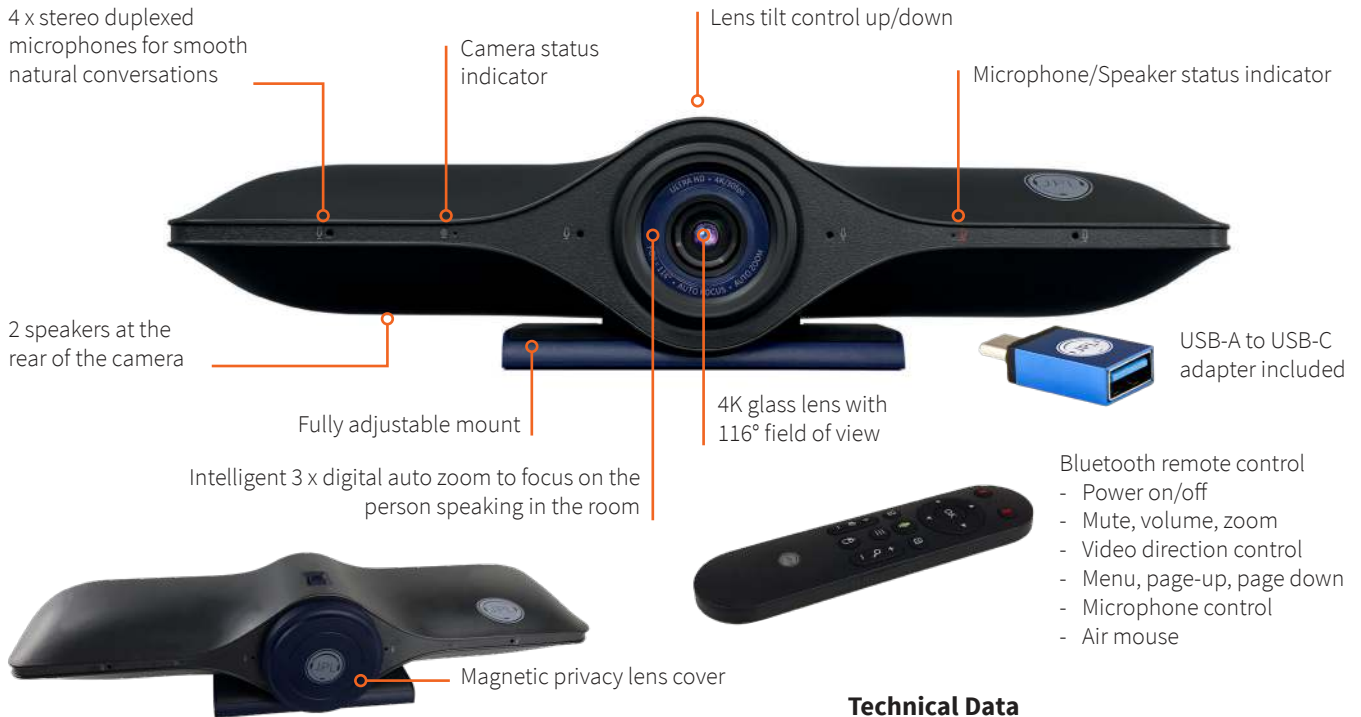

4 x Full duplex digital microphones, up to 10m voice pickup

116° field of view - Up to 16 person conference room

Compatible with all computers (Mac /PC) and softphones, and is designed to work straight out of the box

Multi-angled desk mount / monitor mount and wall mount option, with upwards and downwards lens tilt

LED indicators for power on/off, and microphone mute

USB Type-A and USB Type-C connectivity using the USB adapter included

Magnetic privacy lens cover

3 years limited warranty*

Optimised to work with:

The **JPL Agora** 3840 x 2160p Ultra HD Bluetooth conference room video sound bar comes with a Bluetooth remote control, magnetic privacy lens cover and a USB-A to USB-C adapter to allow optional connection to any USB-C device.

Overview

Features	4K UHD 3840 x 2160p
	4K Sony glass lens - No optical distortion
	Magnetic privacy lens cover
	4 x stereo duplexed microphones, 10m voice pickup
	Built in camera in-use LED indicator
	USB 2.0 Type-A connectivity
	USB Type-A connectivity with USB-A to USB-C Adapter included
	Universal folding desk mount
	116° Field of view
	Automatic low-light correction
	AEC – Automatic Echo Cancellation
	ANS – Automatic Noise Suppression
Certifications	UKCA, CE, FCC, RoHS, REACH
Dimensions	352mm wide, 75mm deep, 80mm high
Warranty	*3 years limited warranty (2 years standard repair or replacement warranty plus a 3rd year cover on the camera only)
MOQ	Master Shipping Carton: 4
SKU:	575-375-001
EAN:	5060126959502