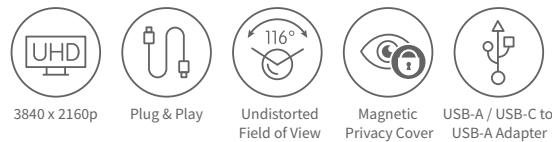

Magnetic privacy lens cover

3 years limited warranty*

Optimised to work with:

The **JPL Agora** 3840 x 2160p Ultra HD Bluetooth conference room video sound bar comes with a Bluetooth remote control, magnetic privacy lens cover and a USB-A to USB-C adapter to allow optional connection to any USB-C device.

Overview

Features	4K UHD 3840 x 2160p
	4K Sony glass lens - No optical distortion
	Magnetic privacy lens cover
	4 x stereo duplexed microphones, 10m voice pickup
	Built in camera in-use LED indicator
	USB 2.0 Type-A connectivity
	USB Type-A connectivity with USB-A to USB-C Adapter included
	Universal folding desk mount
	116° Field of view
	Automatic low-light correction
	AEC – Automatic Echo Cancellation
	ANS – Automatic Noise Suppression
Certifications	UKCA, CE, FCC, RoHS, REACH
Dimensions	352mm wide, 75mm deep, 80mm high
Warranty	*3 years limited warranty (2 years standard repair or replacement warranty plus a 3rd year cover on the camera only)
MOQ	Master Shipping Carton: 4
SKU:	575-375-001
EAN:	5060126959502