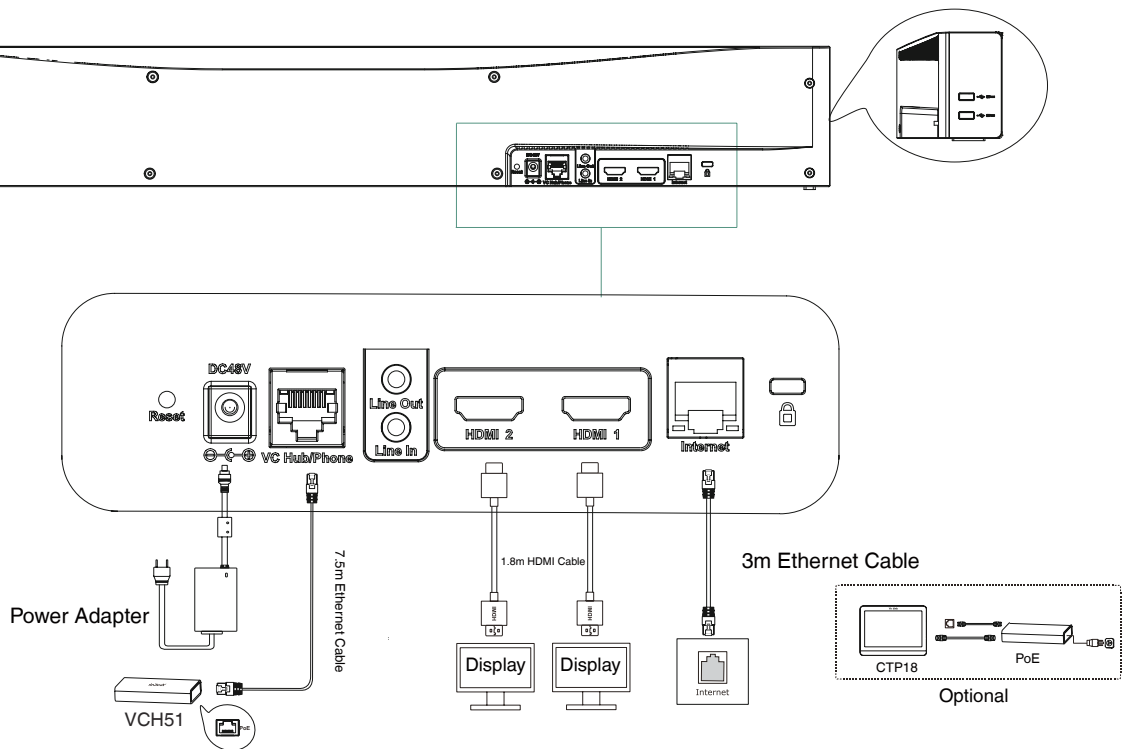

Connections

- 2 x HDMI output (CEC supported)
- HDMI input (through the VCH51 Sharing Kit)
- 1 x Line-in (3.5mm)
- 1 x Line-out (3.5mm)
- 2 x USB 2.0
- 1 x 10/100M/1000M Ethernet port

- 1 x Yealink extension port (RJ-45)
- 1 x Power port
- 1 x Security lock slot
- 1 x Reset slot

MeetingBar A30 Package

- Package contents:
 - MeetingBar A30 endpoint
 - 3m Ethernet cable
 - 2 x 1.8m HDMI cable
 - Mounting Bracket and Accessories
 - Power adapter
 - Quick Start Guide
 - Controller (optional):
 - CTP18 Touch Panel
 - VCR20 Remote Control
 - Content sharing(optional):
 - VCH51 Sharing Kit (HDMI/USB-C)^②
 - WPP20 Wireless Presentation Pod^③

Endpoint Connections

Note:

- If you connect a touch display device, you can operate the A30 either by remote control or touch control.
- If you connect a non-touch display device, you can only use the remote control.