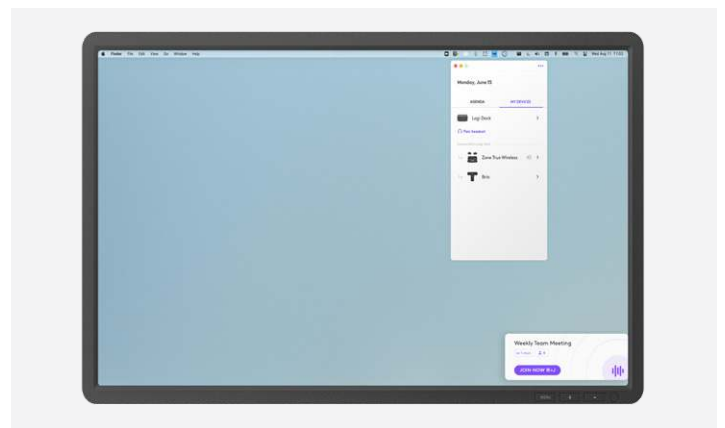

Calendar Integration with Tune

With calendar integration² via Logi Tune, you can stay on top of your day, get informed of upcoming appointments, and quickly join meetings with a simple touch of a button.